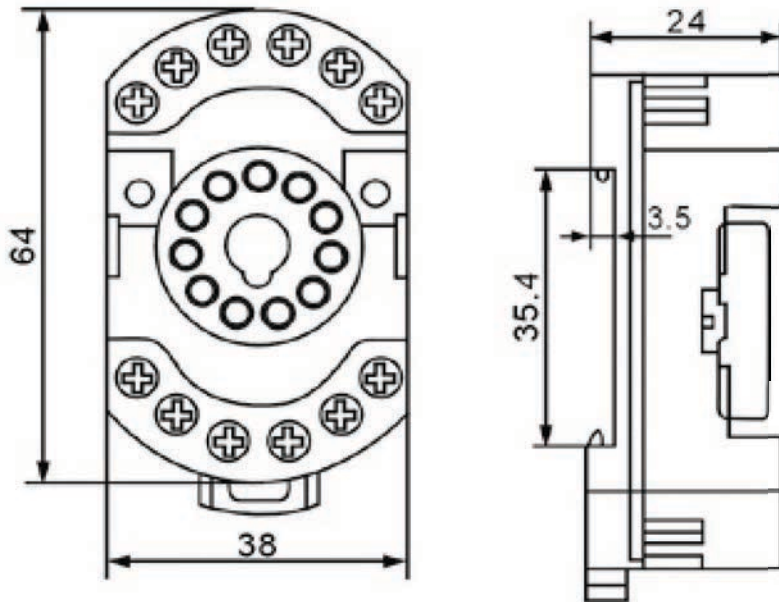

9023 - DIN Rail Relay Socket

Dimensions

Suitable Relay Models - RK3, LK3PN (3C: Form)